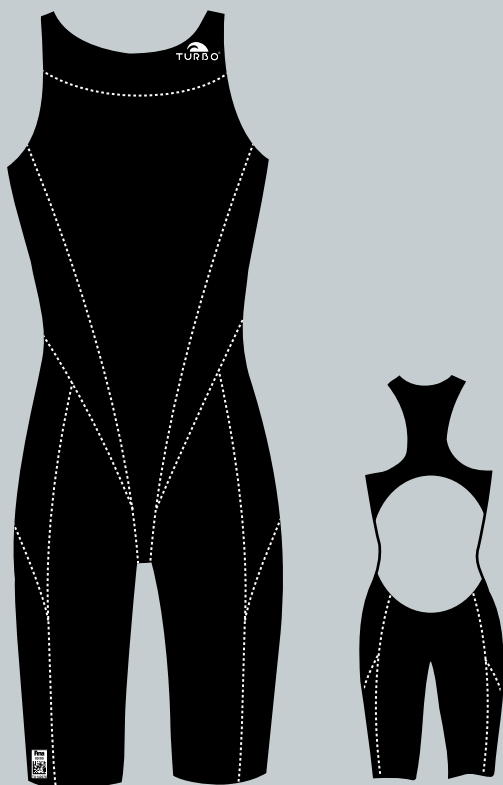

ULTIMATE POWER

MINIMUM
RESISTANCE
TO WATER