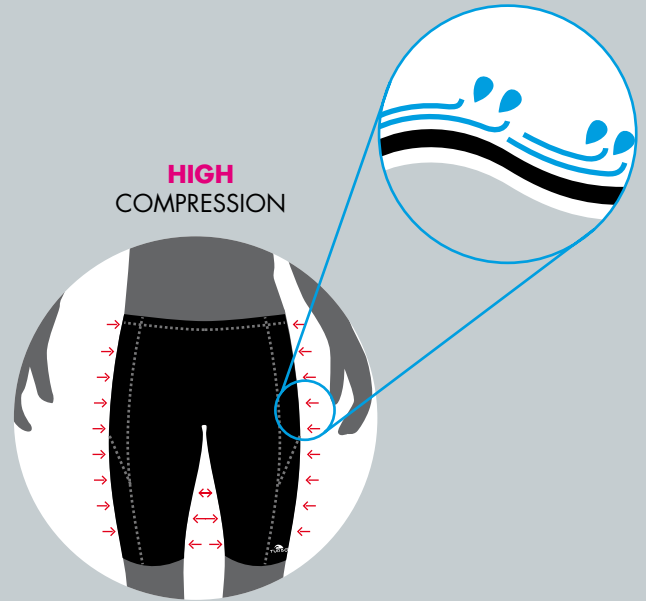

ULTIMATE POWER

MINIMUM
RESISTANCE
TO WATER