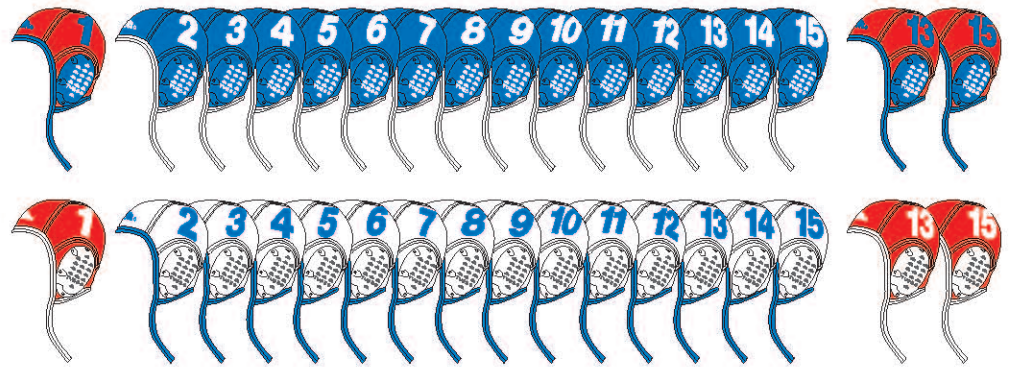

Training Basic

- 97427 34 Unit complete set - Junior/Woman
- 97429 34 Unit complete set - Senior