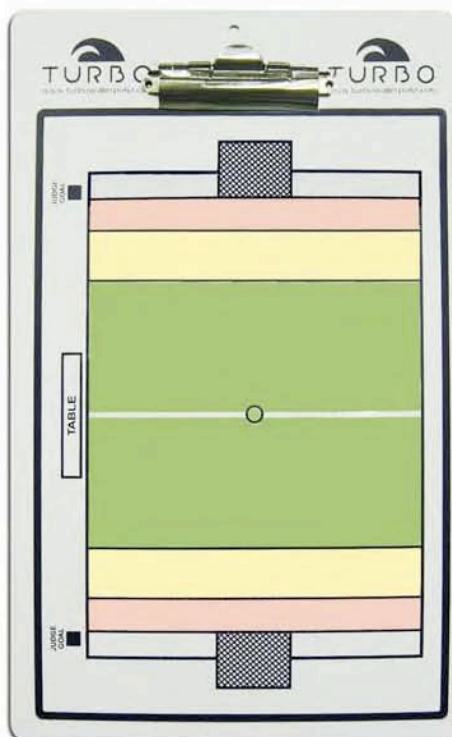

98085/0000 Tactic Chart

41 x 25,5 cm.

SIDE A

SIDE B

98164/0006 **WP Bottle**
98165/0006 **Bottle Support**

98087/0006 **WP Mouthguard**

60011 **Rubber Band**

25m