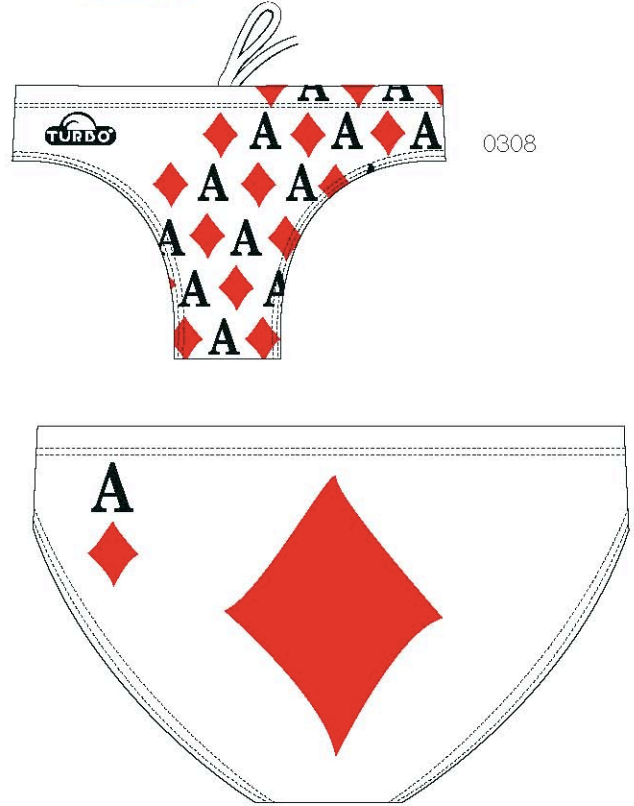

Spanish National Team

79107 No Rules

79186 Goalkeeper

79150 **Joker**

79158 **Diamond**

79147 **Queen**

79159 **King**

79205 **Skull King**