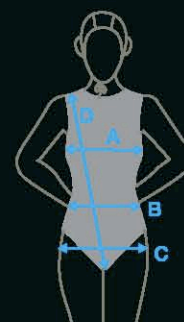

TURBO[®]
WATERPOLO
PROFESSIONAL EQUIPMENT

Croatia National Team Gold Medallists
FINA Swimming World Championships 2007

MENS SIZE CHART - CM

Waterpolo Swimsuit	XXS	XS	S	M	L	XL	XXL	XXXL	XXXXL
Dragsuit without pocket	-	-	XXS	XS	S	M	L	XL	XXL
Hip	70	75	80	85	90	95	100	105	110

WOMENS SIZE CHART - CM

Waterpolo Swimsuit	XXS	XS	S	M	L	XL	XXL	XXXL	XXXXL
A Chest measurement (cm)	70	75	80	85	90	95	100	105	110
B Waist measurement (cm)	50	55	60	65	70	75	80	85	90
C Hip measurement (cm)	70	75	80	85	90	95	100	105	110
D Body length (cm)	65	67	69	71	73	75	77	79	81
Spanish Sizes	32/34	34/36	36/38	38/40	40/42	42/44	44/46	46/48	48/50

In case of doubt, we advise that you choose the larger size.

To choose the best size for womens waterpolo suits, the most important measurement is **C** (hip measure).

MENS SIZE CHART - INCHES

Waterpolo Swimsuit	XXS	XS	S	M	L	XL	XXL	XXXL	XXXXL
Dragsuit without pocket	-	-	XXS	XS	S	M	L	XL	XXL
Hip	27,6	29,5	31,5	33,5	35,4	37,4	39,4	41,3	43,3

WOMENS SIZE CHART - INCHES

Waterpolo Swimsuit	XXS	XS	S	M	L	XL	XXL	XXXL	XXXXL
A Chest measurement	27,6	29,5	31,5	33,5	35,4	37,4	39,4	41,3	43,3
B Waist measurement	19,7	21,7	23,6	25,6	27,6	29,5	31,5	33,5	35,4
C Hip measurement	27,6	29,5	31,5	33,5	35,4	37,4	39,4	41,3	43,3
D Body length (cm)	25,6	26,4	27,2	28,0	28,7	29,5	30,3	31,1	31,9
Spanish Sizes	32/34	34/36	36/38	38/40	40/42	42/44	44/46	46/48	48/50