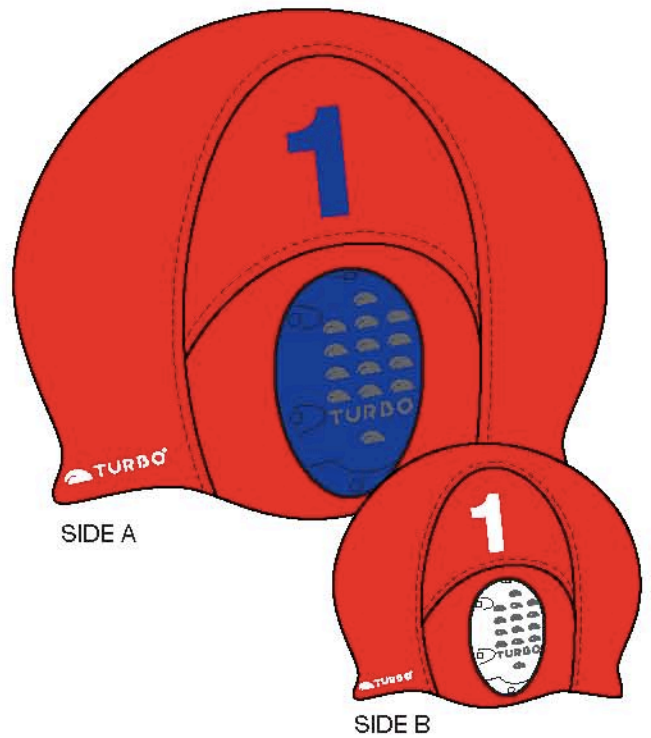

97024/0001 **WP Ball Silicone Cap**

97027/0603 **Silicone WP Player Reversible Cap**

97023/0703 **Silicone Reversible Cap**

97028/0008 **Silicone WP Goalkeeper Reversible Cap**

97443/0009 **Woolcap**
One Size