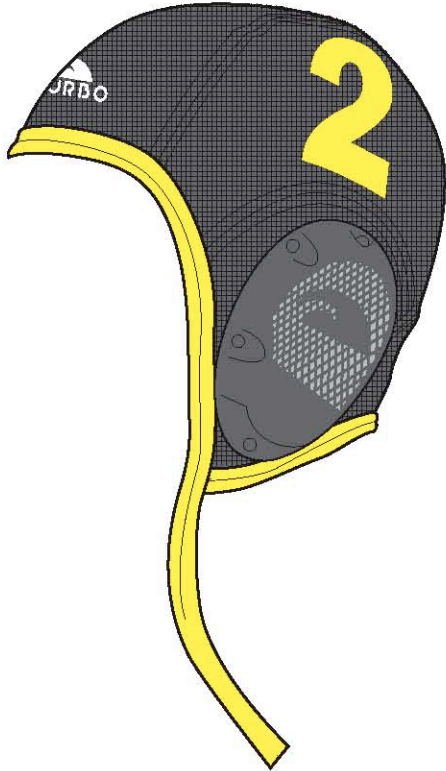

C

**Fantasy New Generation
Mesh Fabric**

Put in the central part any print
from our collection

- 97425 Ordering a complete set
- 97426 Spare cap with number

C

Fantasy Classic

Put in the central part any print
from our collection

- 97402 Ordering a complete set
- 97400 Spare cap with number