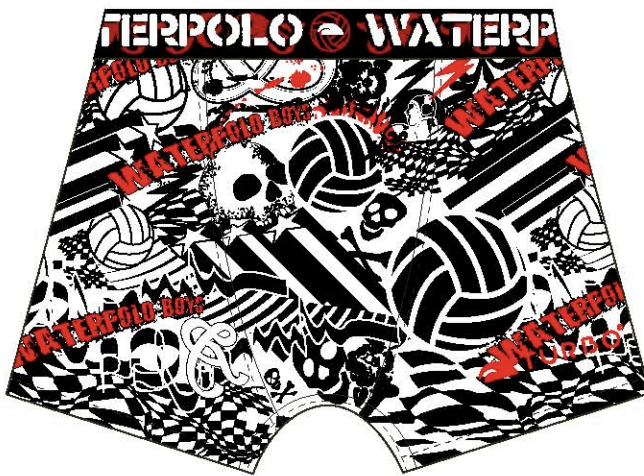

39007 **Italia Bermuda**

Sizes 0 to 8

0006

39005 **Microfibre Short**

Sizes 1 to 8

2814/0099 **WP Boys - Underwear Boxer**

Sizes S-M-L-XL-XXL

2815/0099 **Skull - Underwear Boxer**

96510 **Waterpolo Flip Flop**

Sizes 35-46

0006

0009

96516/0007 **Bering**

Sizes 28-50

Pro Recco
Winners of the Waterpolo Euroleague '08

96538/0007 **North**