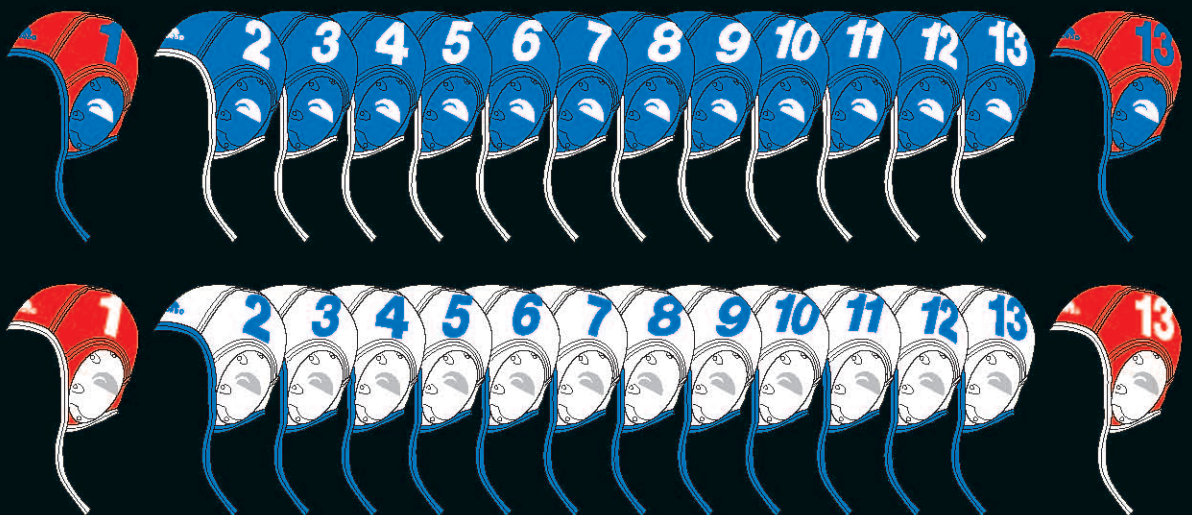

CAPS SETS

LEN Reglament
FINA Reglament
28 Units