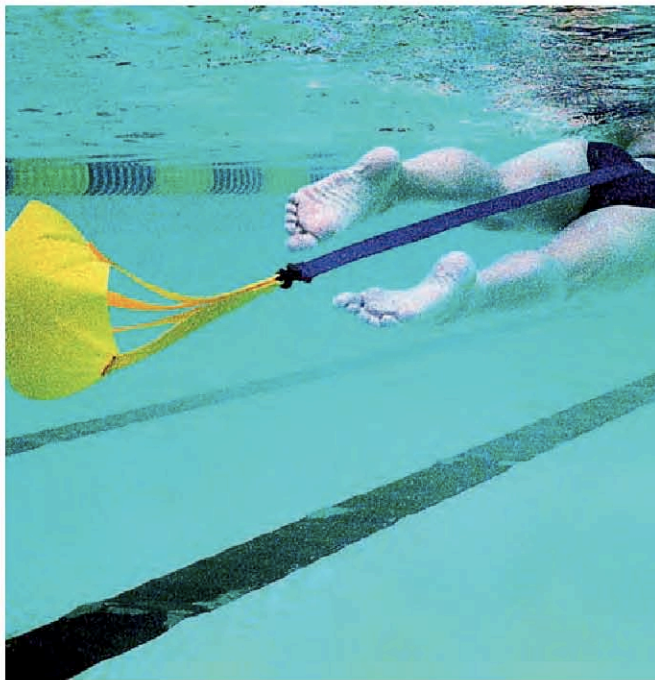

Lb of Pull	Kg of Pull
02 SILVER	3 - 8	1.3 - 3.6
01 YELLOW	5 - 14	2.2 - 6.3
05 GREEN	8 - 24	3.6 - 10.8
08 RED	12 - 31	5.4 - 14.1
06 BLUE	14 - 34	6.3 - 15.4

60109 Drag Belt / Tow Tether
S-109: 08-12

Unique design provides resistance with drag chute. Designed for resistance training for long swims. Drag chute is compatible with flip turns. Drag chute is available in two sizes: 8" (20cm) or 12" (30cm) chute.