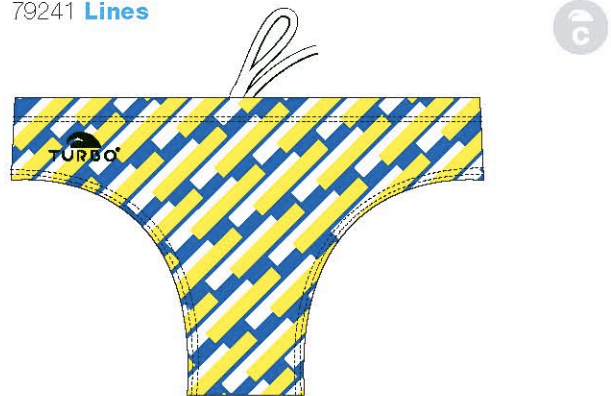

79241 **Lines**