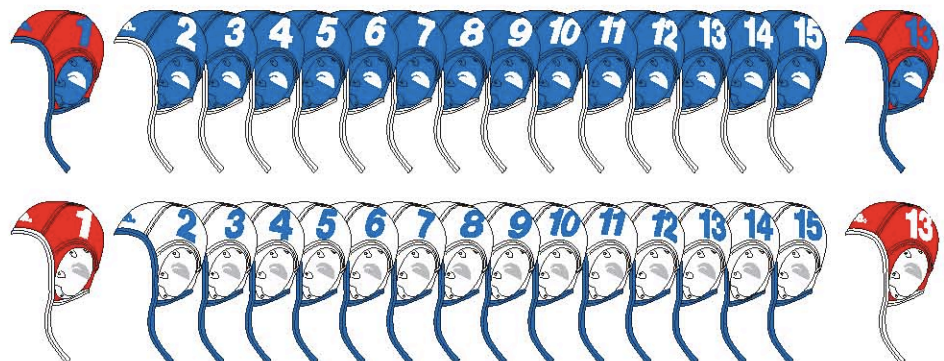

- 97402 Ordering a complete set
- 97400 Spare cap with number

**Standard New Generation
Mesh fabric**

- 97423 Ordering a complete set
- 97436 Spare cap with number

Standard Classic Professional

- 97422 Ordering a complete set
- 97406 Spare cap with number
- 97405 Spare cap without number