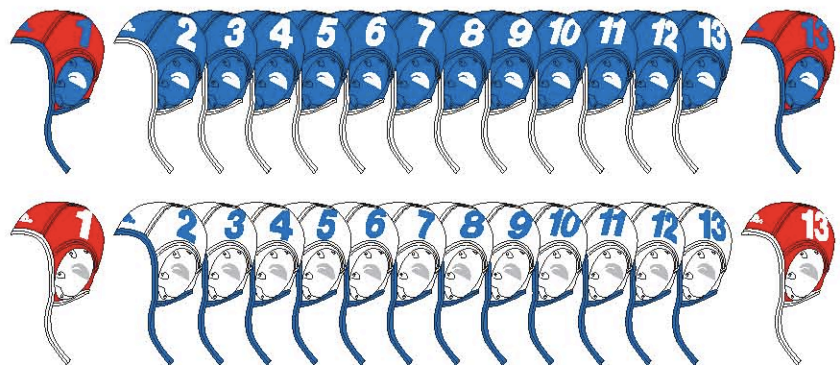

- 97423 Ordering a complete set
- 97436 Spare cap with number