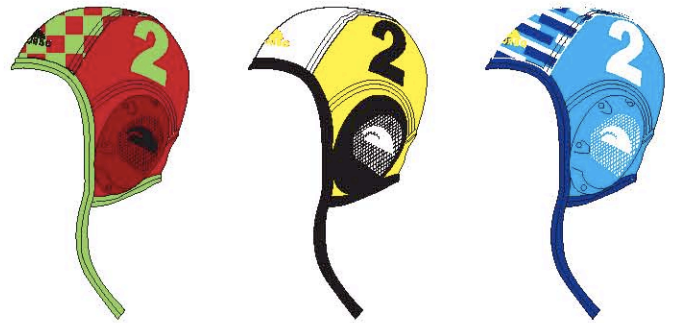

89239 Multinumber

C

**Fantasy New Generation
Mesh Fabric**

Put in the central part any print
from our collection

- 97425 Ordering a complete set
- 97426 Spare cap with number

C

Fantasy Classic

Put in the central part any print
from our collection