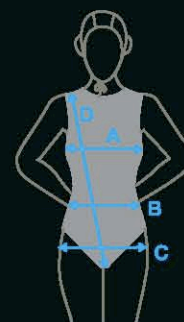

TURBO[®]
WATERPOLO
PROFESSIONAL EQUIPMENT

Croatia National Team Gold Medallists
FINA Swimming World Championships 2007

MENS SIZE CHART - CM

Waterpolo Swimsuit	XXS	XS	S	M	L	XL	XXL	XXXL	XXXXL
Dragsuit without pocket	-	-	XXS	XS	S	M	L	XL	XXL
Hip	70	75	80	85	90	95	100	105	110

WOMENS SIZE CHART - CM

Waterpolo Swimsuit	XXS	XS	S	M	L	XL	XXL	XXXL	XXXXL
A Chest measurement (cm)	70	75	80	85	90	95	100	105	110
B Waist measurement (cm)	50	55	60	65	70	75	80	85	90
C Hip measurement (cm)	70	75	80	85	90	95	100	105	110
D Body length (cm)	65	67	69	71	73	75	77	79	81
Spanish Sizes	32/34	34/36	36/38	38/40	40/42	42/44	44/46	46/48	48/50

In case of doubt, we advise that you choose the larger size.

To choose the best size for womens waterpolo suits, the most important measurement is **C** (hip measure).

MENS SIZE CHART - INCHES

Waterpolo Swimsuit	XXS	XS	S	M	L	XL	XXL	XXXL	XXXXL
Dragsuit without pocket	-	-	XXS	XS	S	M	L	XL	XXL
Hip	27,6	29,5	31,5	33,5	35,4	37,4	39,4	41,3	43,3