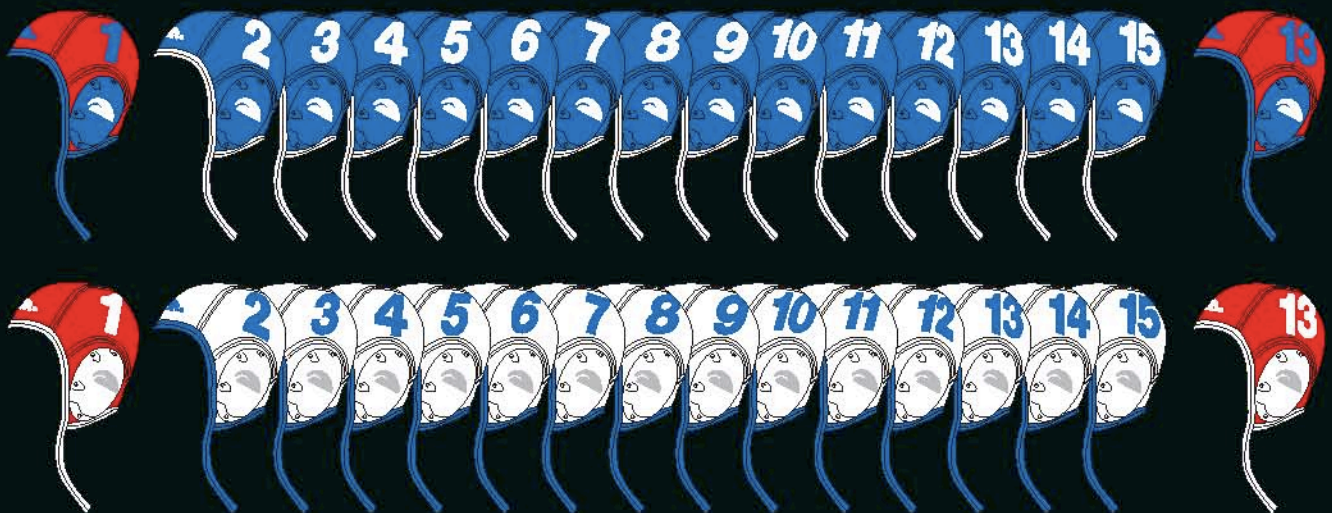

Training Basic

- 97427 34 Unit complete set - Junior/Woman
- 97429 34 Unit complete set - Senior

CAPS SETS

LEN Reglament
FINA Reglament
28 Units

97427 Junior Cap

CAPS SETS

PRELIMINARY ROUNDS
LEN National League
32 Units