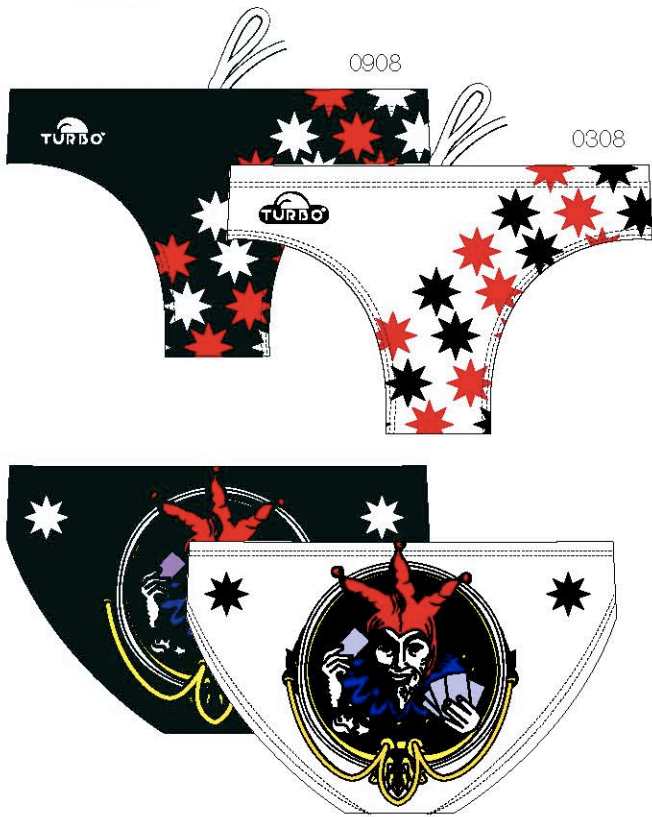

Spanish National Team

79107 No Rules

79186 Goalkeeper

79150 **Joker**

79158 **Diamond**

79147 **Queen**

79159 **King**

79205 **Skull King**